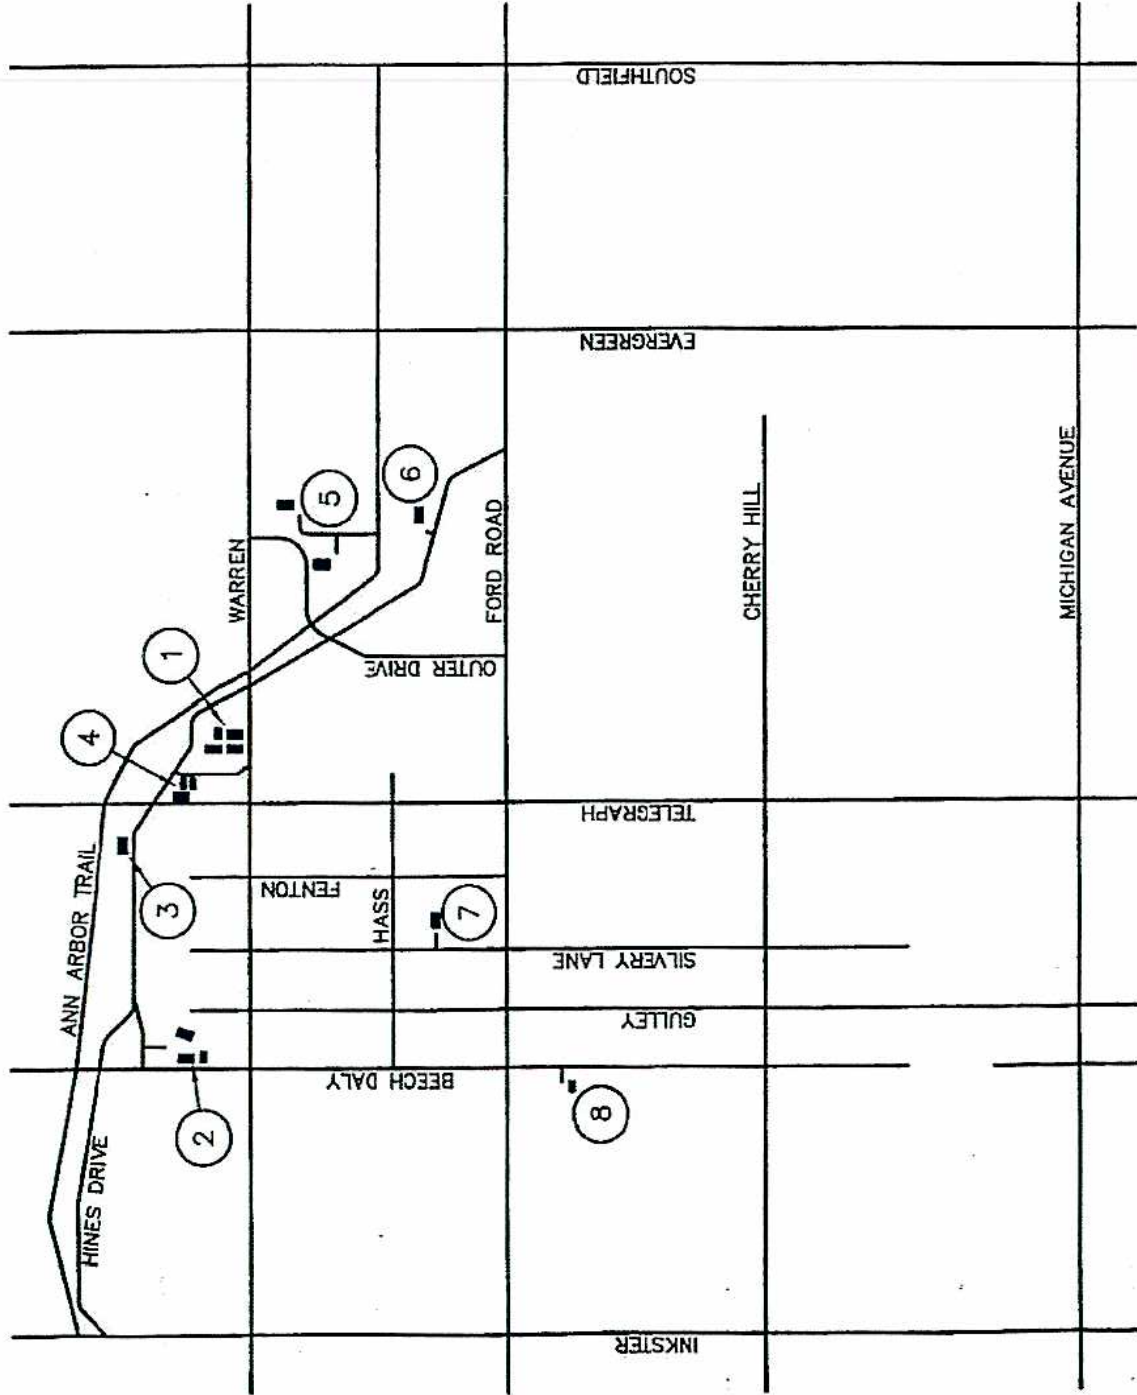

Fall 2006

DEARBORN HEIGHTS SOCCER CLUB

FIELD LOCATIONS

- 1 WARRENDALE
- 2 WALLACEVILLE
- 3 PARR
- 4 BOY SCOUT SHELTER
- 5 PARKLAND D.H. (DEARBORN HEIGHTS)
- 6 PARKLAND W.C. (WANYE COUNTY)
- 7 MUNICIPAL
- 8 CANFIELD

NORTH
NO SCALE