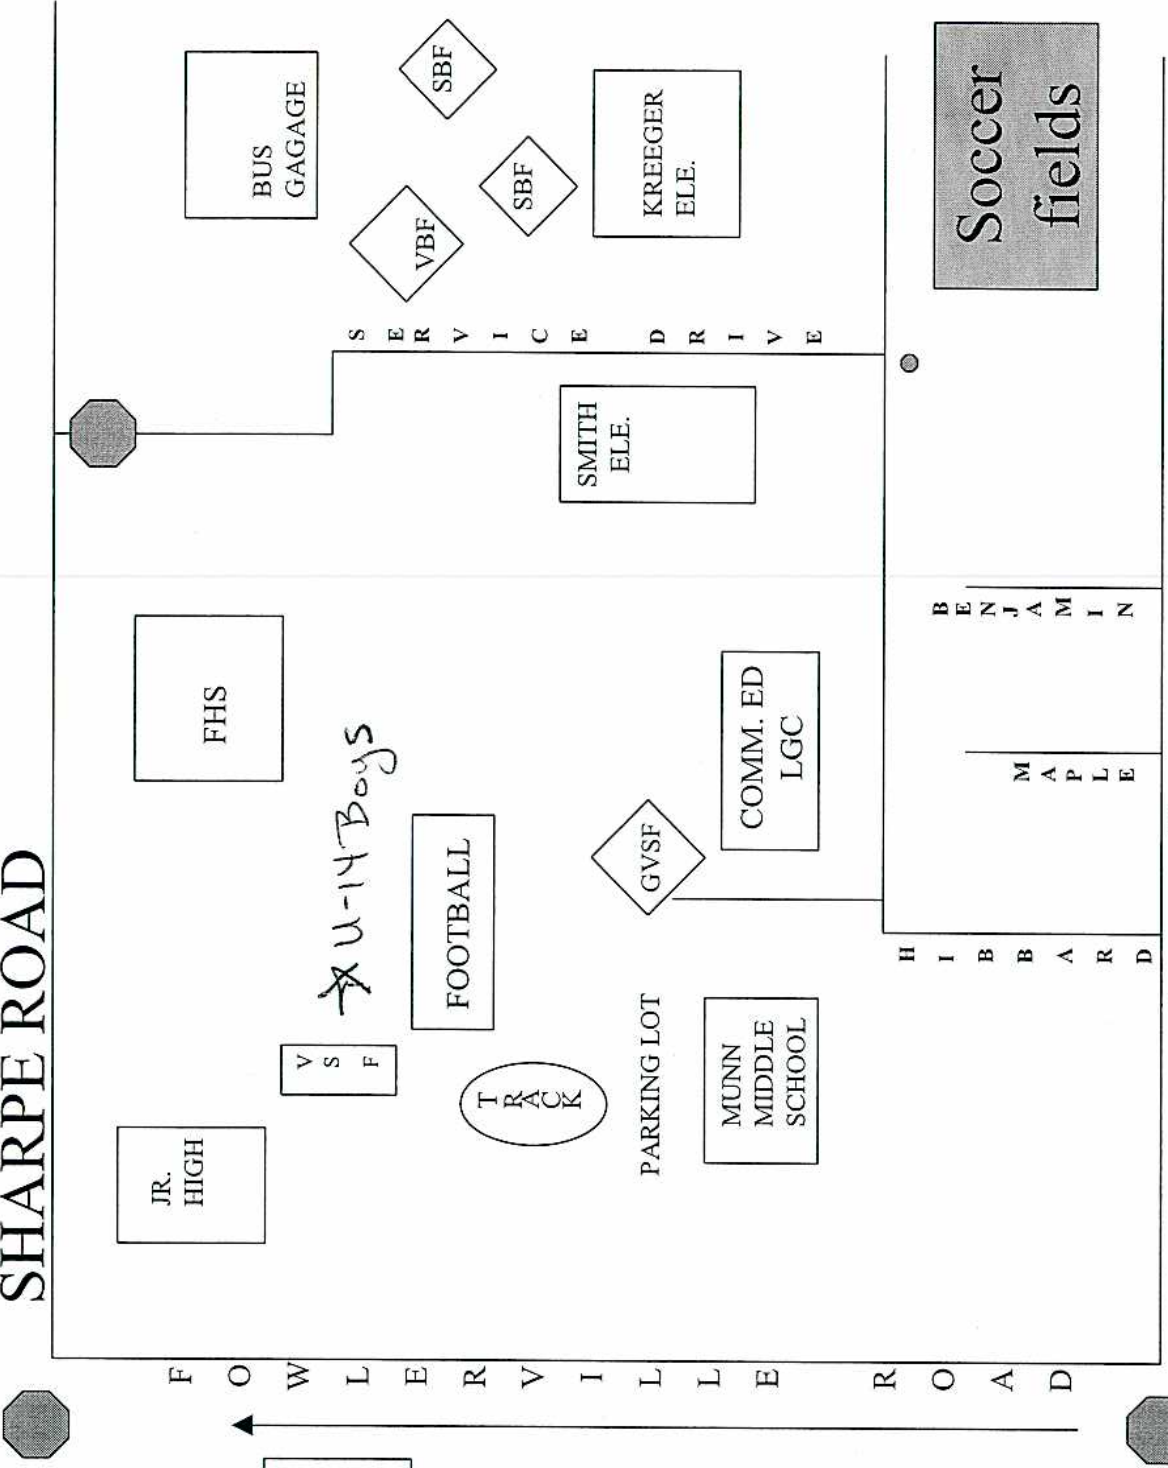

Fall 06

SHARPE ROAD

*U-14 Boys

- GVSF = GIRLS VARSITY
- VBF= VARSITY BOYS FIELD
- *V SF- VARSITY SOCCER FIELD
- PSF= PRACTICE SOCCER FIELD
- SBF= SOFTBALL FIELD

Soccer fields

FOWLERVILLE COMMUNITY SCHOOLS CAMPUS