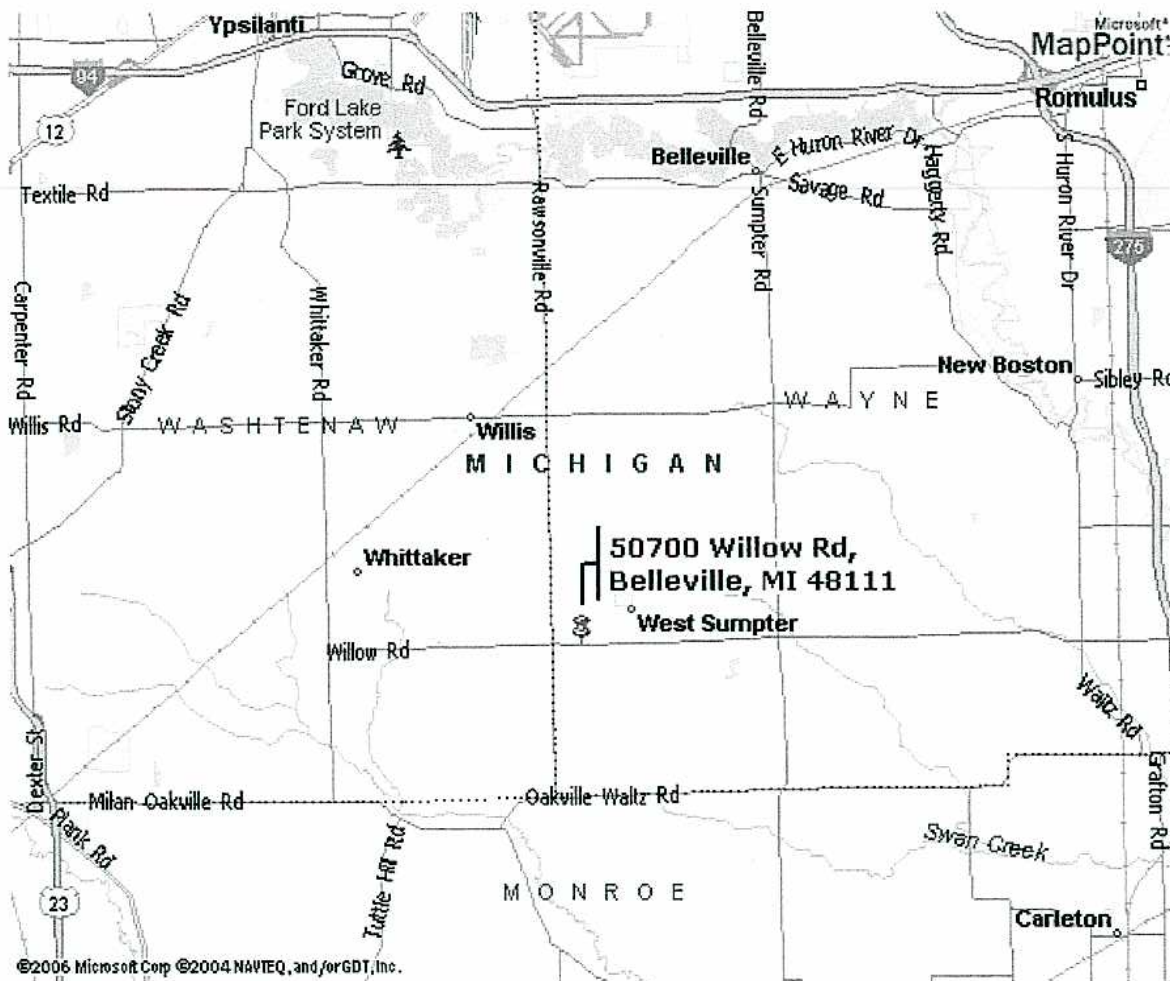

FALL 2006
LINCOLN SOCCER CLUB
DIRECTIONS TO FIELDS

To: Bessie Hoffman School
 50700 Willow Road
 Belleville, MI. 48111

From I-94 take exit 187 and go South on Rawsonville Rd approximately 7 miles to Willow Rd. Turn Left (East) approximately 1/3 of a mile to Bessie Hoffman Elementary.