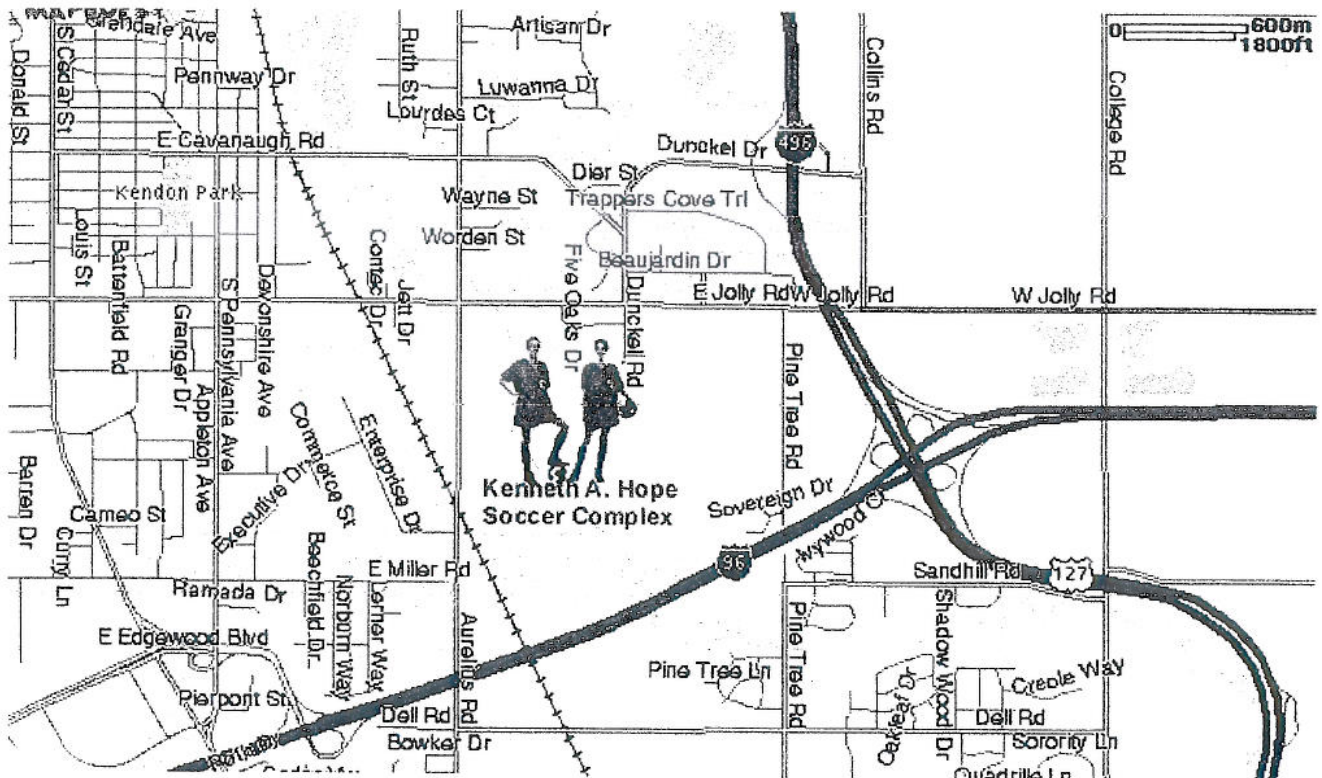

Map to  
Kenneth A. Hope Soccer Complex

**NOTE: DOGS ARE NOT ALLOWED AT THIS PARK.**

**The Kenneth A. Hope Soccer Complex is located at 5807 Aurelius Road (between Jolly and Miller Roads).**

**From Detroit/Grand Rapids:** Take I-96 to the US-127 North Exit. Take US-127N to the Jolly Road Exit. From the exit ramp, turn left onto Dunckel Road and follow the road around to Jolly Road. Turn right onto Jolly Road. Turn left at Aurelius Road. The entrance to the Kenneth A. Hope Soccer Complex is approx. ¾ mile on the left just before the railroad tracks.

**From Clare:** Take US-127 South to the Jolly Road Exit. From the exit ramp, turn right onto Dunckel Road and follow the road around to Jolly Road. Turn right onto Jolly Road. Turn left at Aurelius Road. The entrance to the Kenneth A. Hope Soccer Complex is approx. ¾ mile on the left just before the railroad tracks.

**From Jackson:** Take US-127 North to the Jolly Road Exit. From the exit ramp, turn left onto Dunckel Road and follow the road around to Jolly Road. Turn right onto Jolly Road. Turn left at Aurelius Road. The entrance to the Kenneth A. Hope Soccer Complex is approx. ¾ mile on the left just before the railroad tracks.